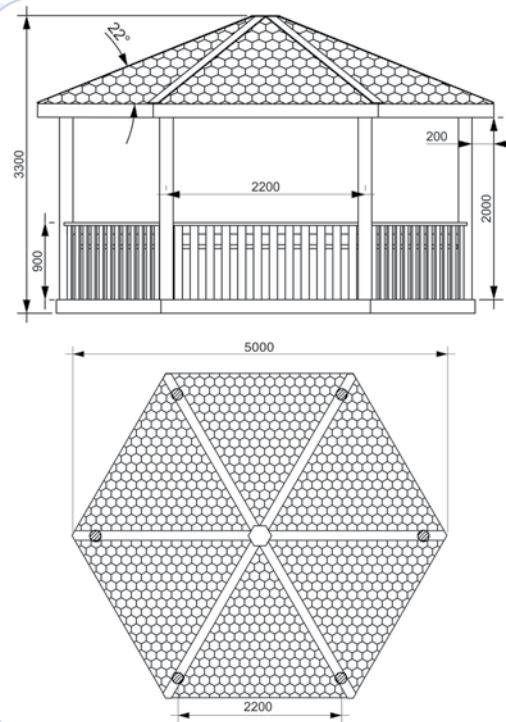

5m Hexagonal gazebo