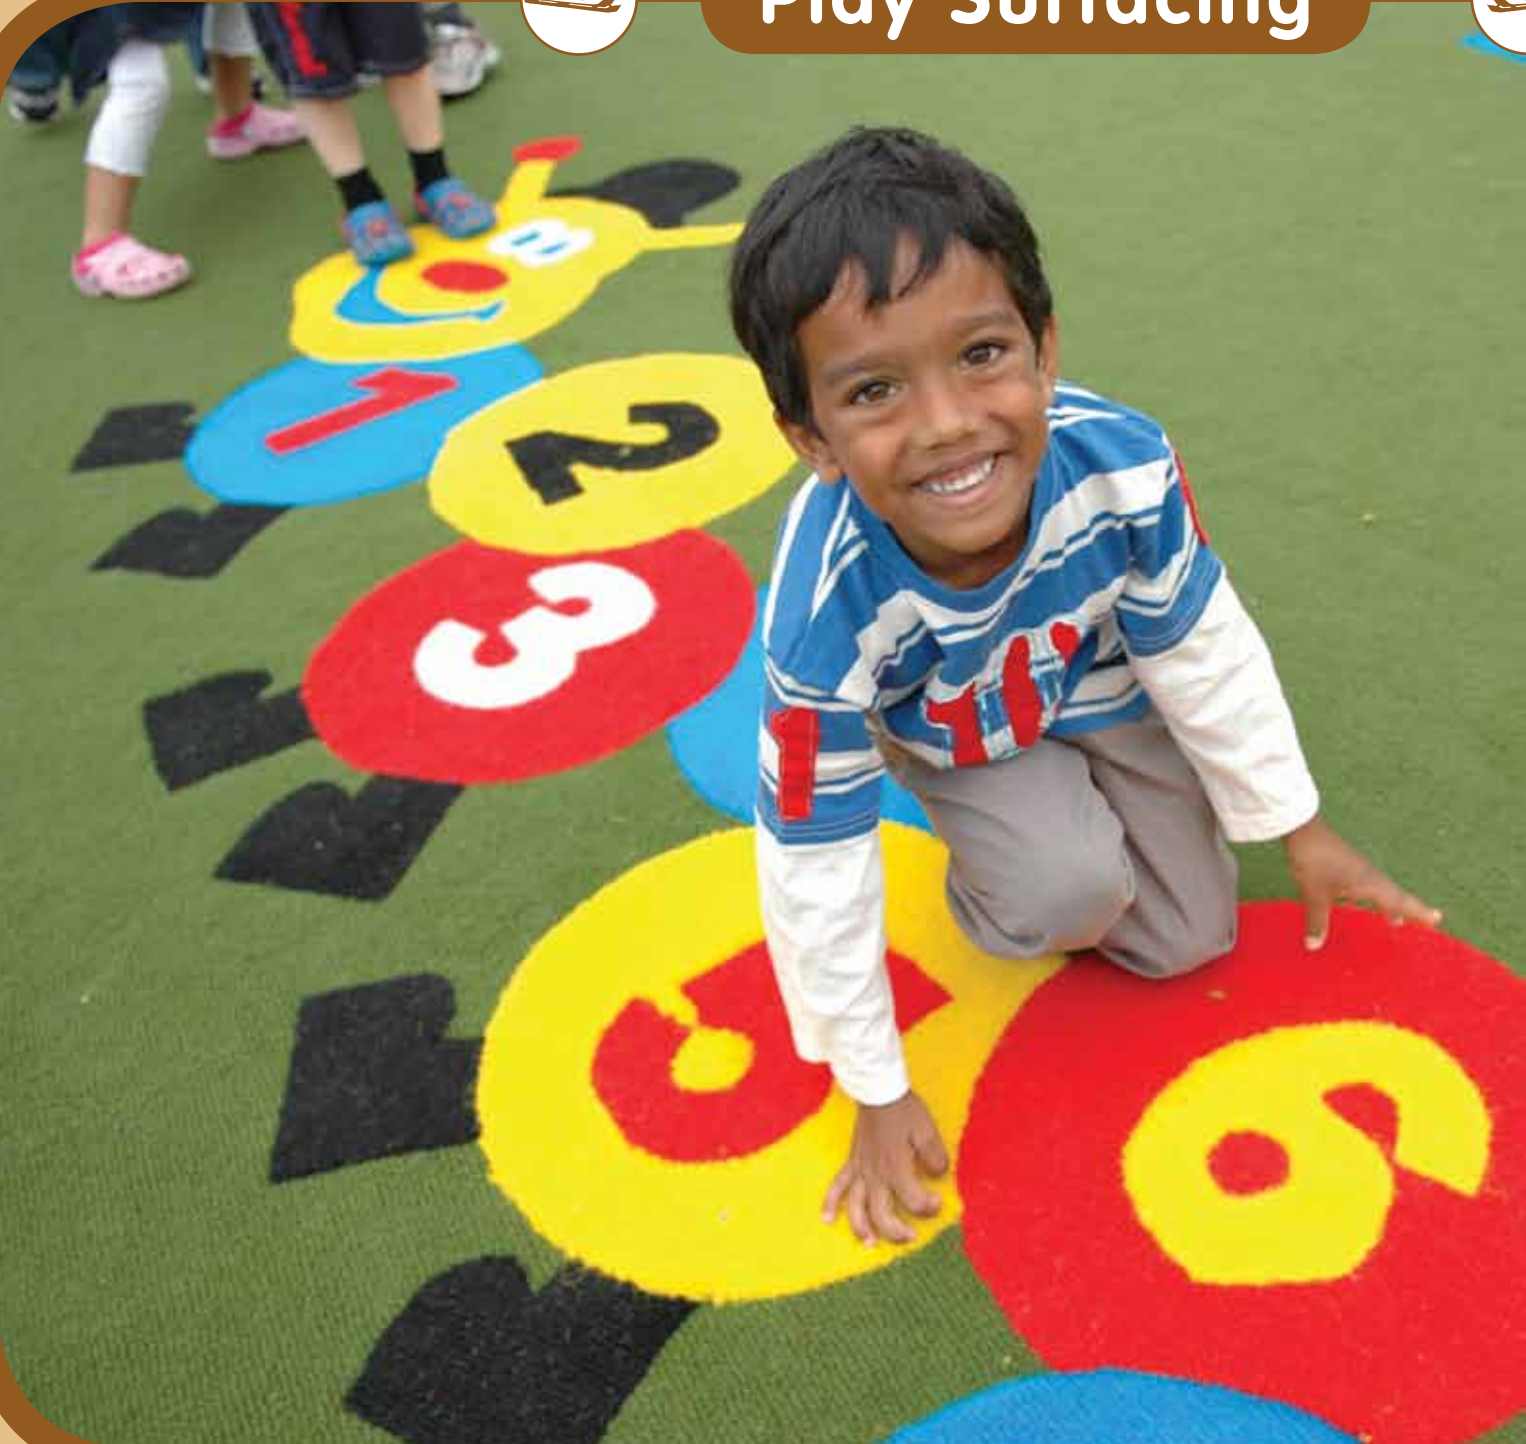

Play Surfacing

Pentagon
For Learning and Play

Saferturf

Saferturf is an all weather play surface which adds colour and design to play areas, while brightening up the overall appeal and stimulating children. It can be laid over tarmac to soften the surface or over grass to improve the usability of the area as rainwater drains through into the ground. Gone are the muddy shoes and uniforms bringing dirt back into the classrooms.

The wide variety of colours allows endless opportunities for design which can incorporate games and curriculum topics as well as scenes from the sea/train station/roads.

- ✓ All weather play
- ✓ Soft surface
- ✓ Educational design options

5 YEAR
guarantee
on surfacing

Saferturf

Diamond Size - 0.45m	Heart Size - 0.45m	Bear paw Size - 0.45m	Octagon Size - 0.45m	A-Z Snake Size 7.5m long	Comfort pad
Moon Size - 0.45m	Square Size - 0.45m	Star Size - 0.45m	Semi circle Size - 0.45m	1-10 Caterpillar Size 4.3m	Shock pad
Numbers Size - 0.45m	Lion paw Size - 0.45m	Badger Size - 0.45m	Duck Size - 0.45m	Parking bay Size 1m x 0.6m	River Size App 1.8m wide
Moon with text Size 0.7m x 0.45m	Star with text Size 0.7m x 0.45m	Sun with text Size 0.7m x 0.45m	Hopscotch Size 3.15m x 0.9m	Roundabout Size 3m diameter	Roadway Size 1m wide

Colour options:

- White
- Orange
- Red
- Turquoise
- Brown
- Emerald green
- Navy blue
- Yellow
- Blue
- Lilac
- Beige
- Standard green
- Maroon
- Black

Technical Saferturf specification:

- ✓ Scrim reinforced, needle punched play surface
- ✓ 100% UV stable
- ✓ Polypropylene fibre 16mm total thickness
- ✓ Porous system
- ✓ Where the tarmac drains well