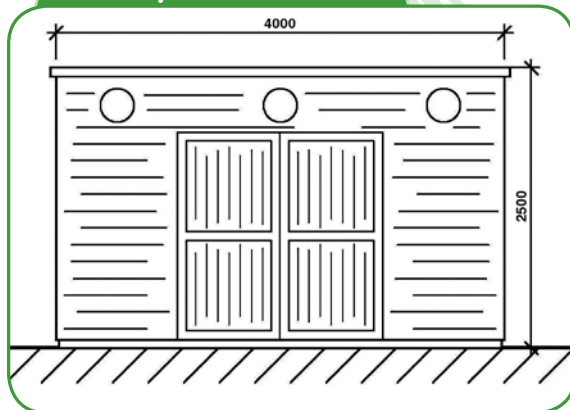

# Play Furniture, Fencing & Storage

Product Code: PFFS18-A-SB

Standard features	
Double doors with lever lock	✓
Shop counter	✓
Bubble window	✓
3 standard windows	✓
Chalkboards x 2	✓
Timber base	✓

Technical features	
Playgrade timber	✓
Pressure treated timber	✓
Sustainably sourced timber	✓

Playcabin Front

Playcabin Side

Playcabin Plan