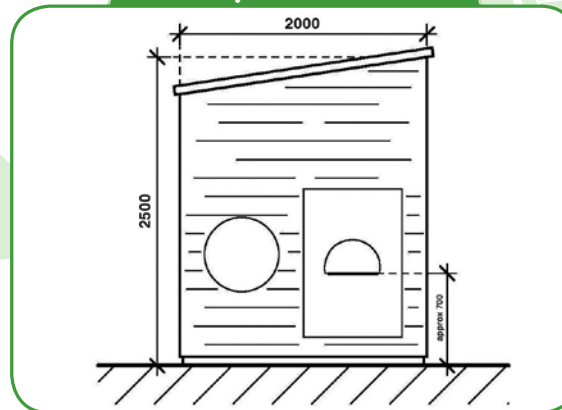

# Play Furniture, Fencing & Storage

Product Code: PFFS18-A-SB

Standard features	
Double doors with lever lock	✓
Shop counter	✓
Bubble window	✓
3 standard windows	✓
Chalkboards x 2	✓
Timber base	✓

Technical features	
Playgrade timber	✓
Pressure treated timber	✓
Sustainably sourced timber	✓

Playcabin Front

Playcabin Side

Playcabin Plan