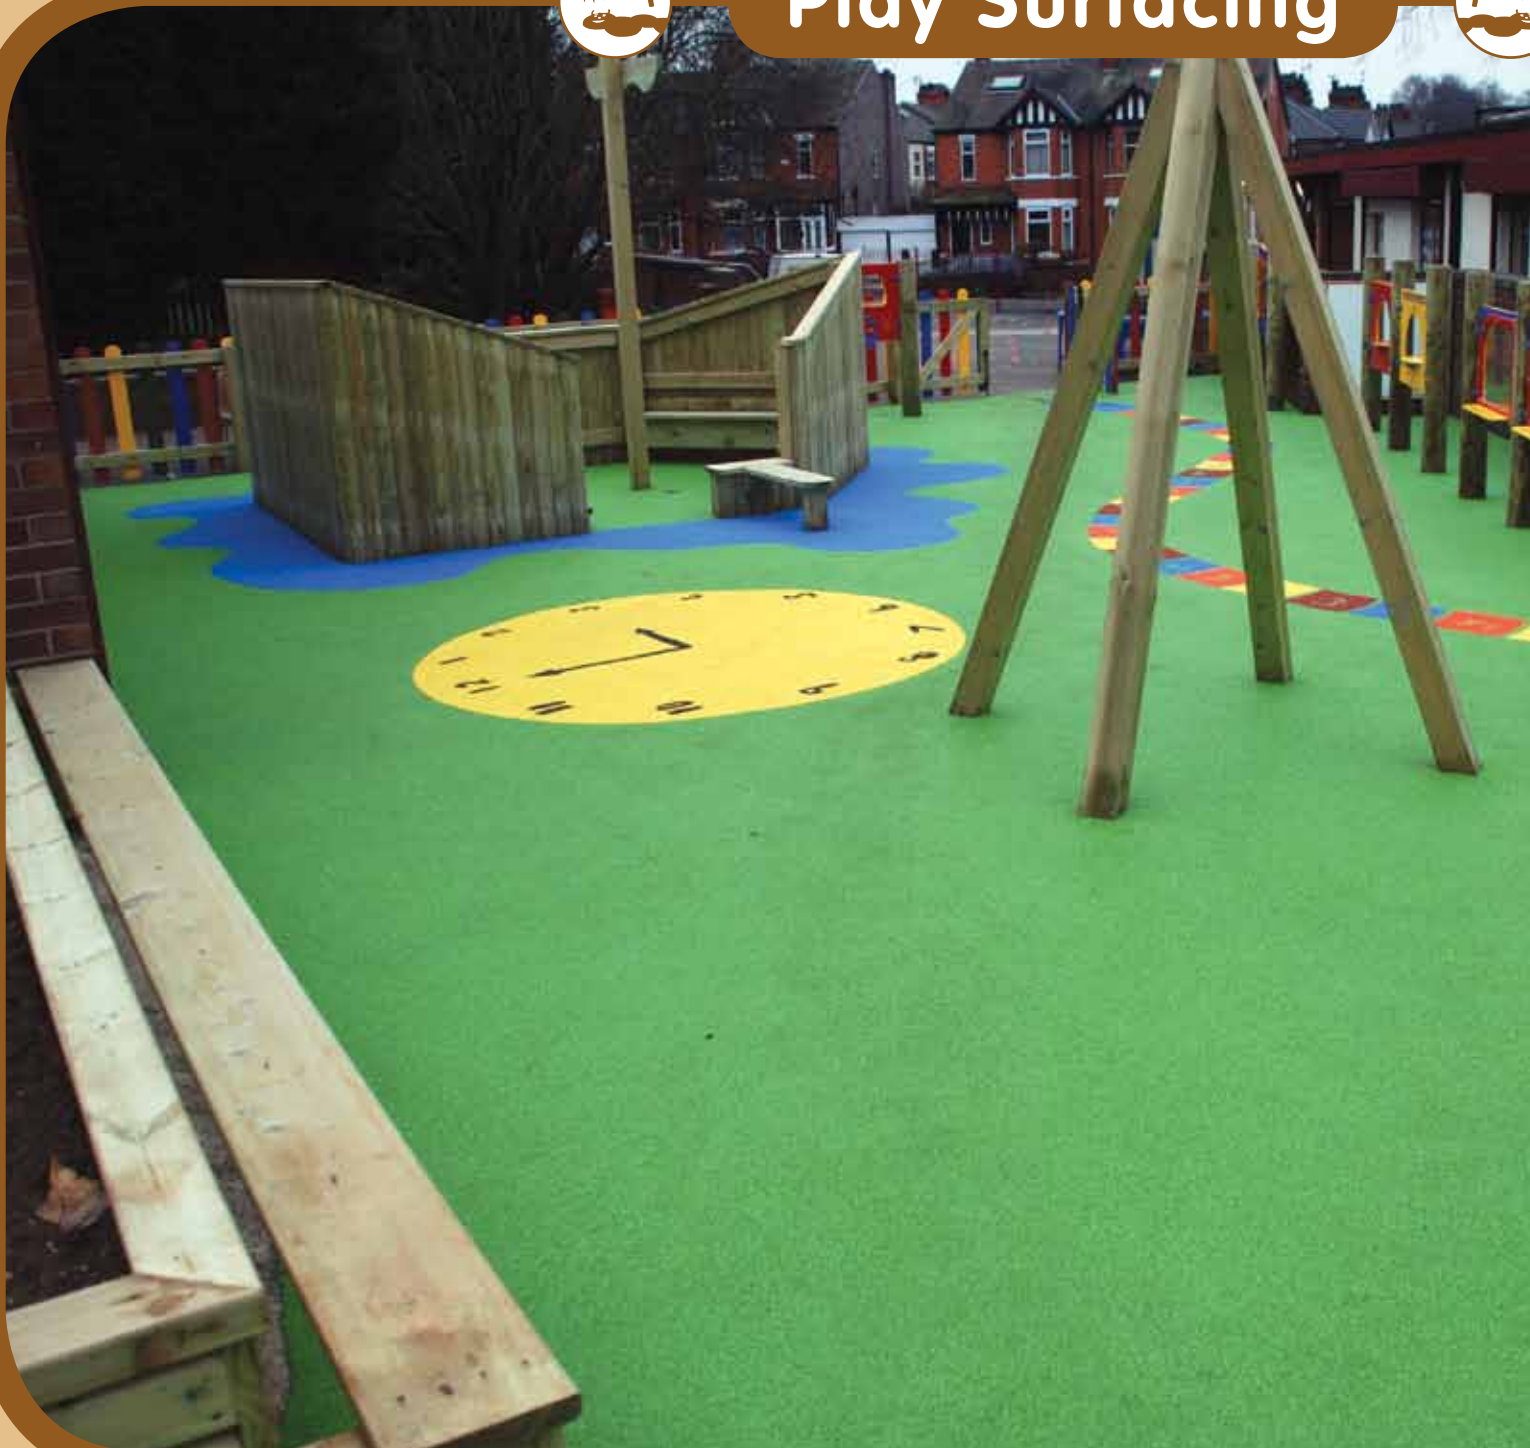

Play Surfacing

Pentagon
For Learning and Play

Wetpour

Rubber has excellent impact absorbing properties and is laid in situ, to various depths, for a seamless and colourful effect. The 'poured on' system enables a smooth finish where the original base may have been uneven. Base course rubber contains a proportion of recycled rubber and the system is porous allowing rainwater to drain away through existing means.

With a large range of colours and the ability to recreate any free formed design wetpour is a great choice for a stimulating and safe playground surface.

- ✓ Continuous, smooth finished surface
- ✓ Contains recycled content
- ✓ Wide range of colours
- ✓ Limitless design options
- ✓ Suitable for high level equipment
- ✓ Porous system
- ✓ Low maintenance