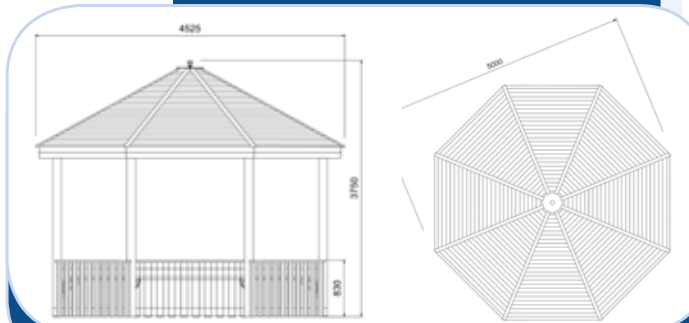

STORY TELLING CHAIR

POGZ05-A-BS

Your Pentagon Gazebo can be tailored with bespoke options, available on request.

Standard features	4m Hexagonal	5m Octagonal
Seating capacity	28	38
Bench seating	5 sides	7 sides
Fence panels with handrail	5 sides	7 sides
Log lap roof	✓	✓
Decked base (on grass)	✓	✓
No base prep. required	✓	✓
Technical spec	4m Hexagonal	5m Octagonal
Structural grade roofing timbers	✓	✓
Concrete foundations (on grass)	✓	✓
Pre-sanded playgrade timber	✓	✓
Pressure treated timbers (tanalithe - E)	✓	✓
Sustainably sourced timber	✓	✓
Radiatta posts	✓	✓

4M HEXAGONAL GAZEBO

Product code: POGZ01-A-BS

5M OCTAGONAL GAZEBO

Product code: POGZ02-A-BS