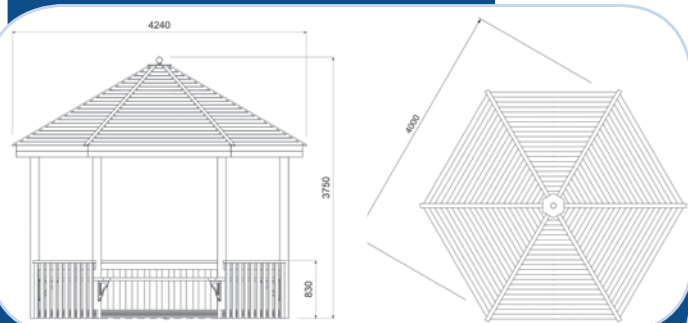

STORY TELLING CHAIR

POGZ05-A-BS

Your Pentagon Gazebo can be tailored with bespoke options, available on request.

Standard features	4m Hexagonal	5m Octagonal
Seating capacity	28	38
Bench seating	5 sides	7 sides
Fence panels with handrail	5 sides	7 sides
Log lap roof	✓	✓
Decked base (on grass)	✓	✓
No base prep. required	✓	✓
Technical spec	4m Hexagonal	5m Octagonal
Structural grade roofing timbers	✓	✓
Concrete foundations (on grass)	✓	✓
Pre-sanded playgrade timber	✓	✓
Pressure treated timbers (tanalithe - E)	✓	✓
Sustainably sourced timber	✓	✓
Radiatta posts	✓	✓

4M HEXAGONAL GAZEBO

Product code: POGZ01-A-BS

5M OCTAGONAL GAZEBO

Product code: POGZ02-A-BS